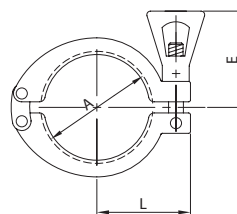

**MORSETTO DOPPIO
HEAVY DUTY CLAMP
COLLIER CLAMP
ABRAZADERA**

K12

DN	A	E	L	gr
1/2" 12	27,0	35,0	27,0	120
3/4" 19	27,0	35,0	27,0	120
1" 25	53,4	53,0	43,0	220
1 1/2" 38	53,4	53,0	43,0	220
2" 51	67,0	53,0	50,0	260
2 1/2" 63	80,4	53,0	56,5	330
3" 76	94,0	53,0	65,0	400
4" 101	122,0	53,0	85,0	500

**MORSETTO 3 GANASCE
HEAVY DUTY CLAMP 3 PCS.
COLLIER CLAMP 3 PIECES
ABRAZADERA**

K13

DN	A	E	L	gr
1" 25	53,4	53,0	45,0	270
1 1/2" 38	53,4	53,0	45,0	270
2" 51	67,0	53,0	51,5	330
2 1/2" 63	80,4	53,0	58,2	395
3" 76	94,0	53,0	65,0	425
4" 101	122,0	53,0	81,0	540

**MORSETTO DOPPIO
HEAVY DUTY CLAMP
COLLIER CLAMP
ABRAZADERA**

K15

DN	A	E	L	gr
1/2" 25	54,5	53,0	43,7	220
1 1/2" 38	54,5	53,0	43,7	220
2" 51	68,0	53,0	50,5	260
2 1/2" 63	81,5	53,0	57,2	330
3" 76	95,0	53,0	64,0	400
4" 101	123,0	53,0	78,0	500

**MORSETTO DOPPIO
HEAVY DUTY CLAMP
COLLIER CLAMP
ABRAZADERA**

K12 HP

DN	A	L	gr
5" 127	148,0	95,0	750
6" 152	170,0	111,0	1.450
8" 203	222,0	137,0	1.750

**SEMIRACCORDO CORTO SR.
SHORT WG. FERRULE
FERRULE SR. COURTE
ENLACE CORTO SR.**